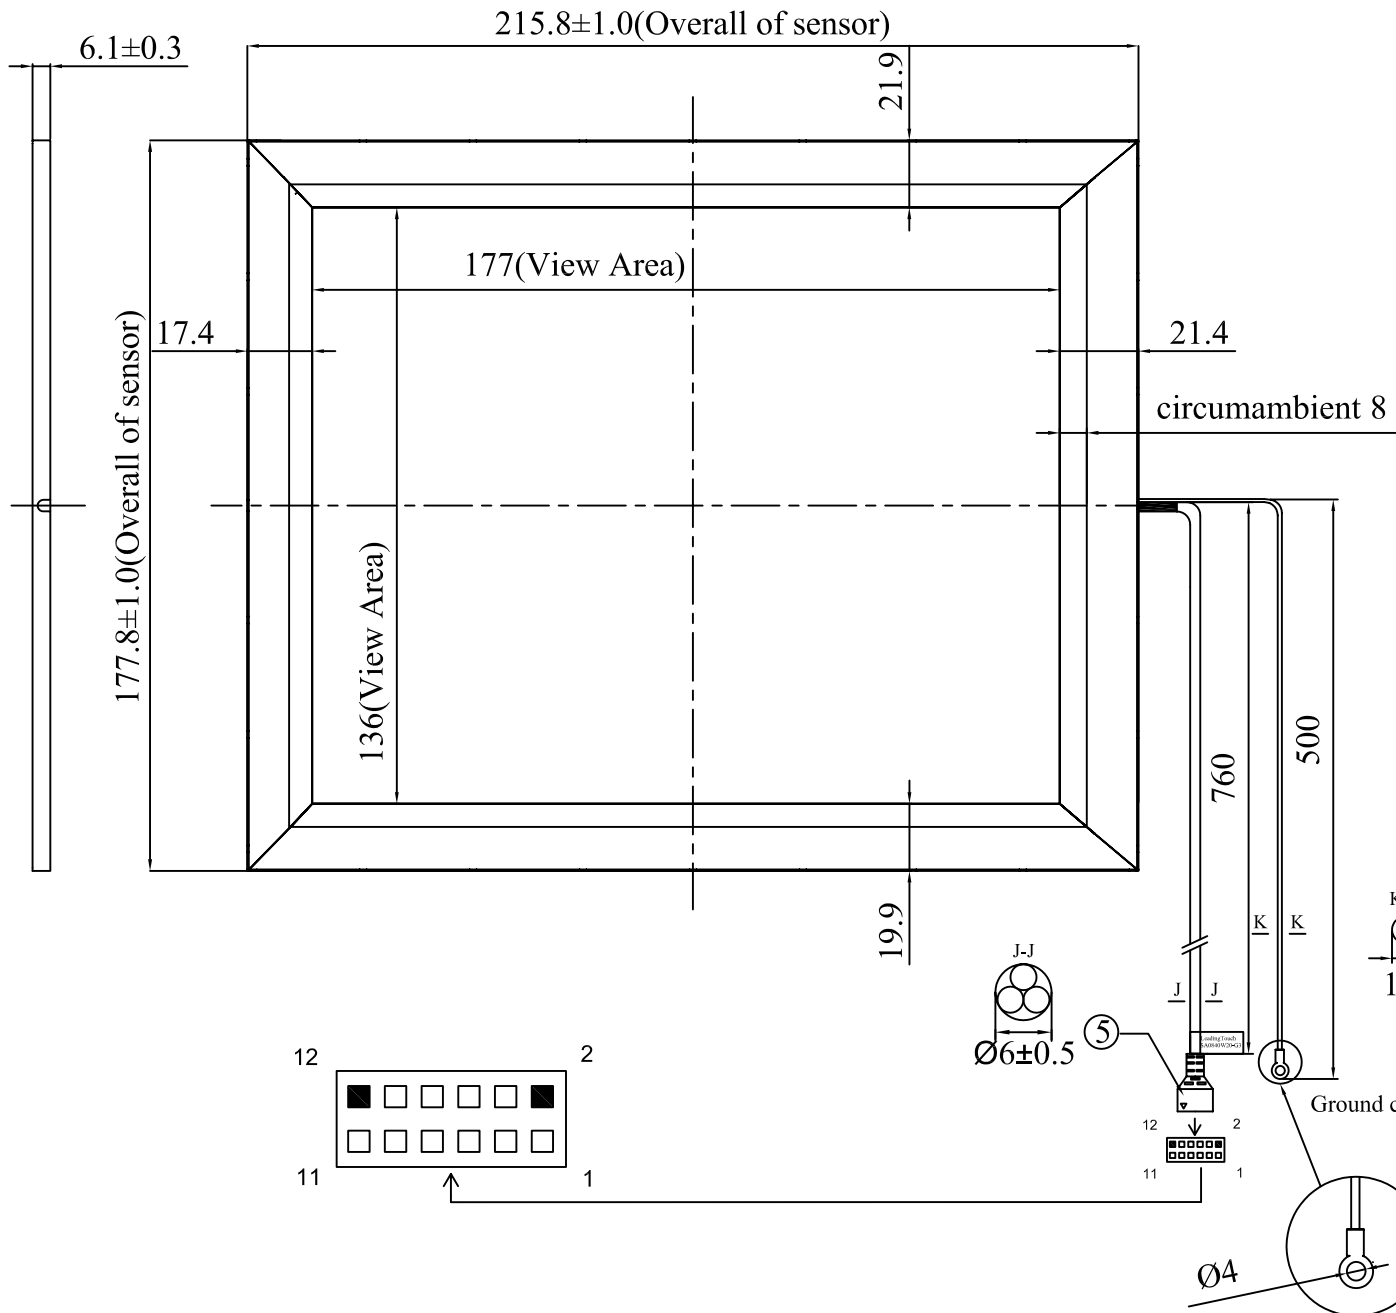

北京触点时代科技有限公司  
Onetouch China Technology Co., Ltd

SA0840W20-G3

NOTES:

1. ALL DIMENSIONS ARE IN MILLIMETERS. DIMENSIONS SHOWN ARE PROJECTED DISTANCES.
2. GLASS THICKNESS: 3mm NOMINAL.
3. WATERPROOF, DUSTPROOF, ANTIMAGNETIC AND ANTISTATIC PERFORMANCES.
4. THE OUTER SHELL ADOPTS SPRAY-PLASTIC OF STAINLESS STEEL, AND THE COLOR IS BLACK.
5. LINE 14-6CX-XXX, WITH 2x6 HOUSING RECEPTACLES, CONNECT TO
  - SAW SERIAL CONTROL BOARD SAW232(6000S)
  - SAW USB CONTROL BOARD SAWUSB (6000U)

CONNECTION CHART			
PIN	SIGNAL	INSULATION COLOR	JACKET COLOR
1	GROUND	OVERALL SHIELD	
2	KEY		
3	Y RECEIVE+	BLU	BLK
4	Y TRANSMIT+	BLU	GRY
5	Y RECEIVE-	BLK	BLK
6	Y TRANSMIT-	YEL	GRY
7	GROUND	INNER SHIELD	
8	X TRANSMIT-	RED	RED
9	X RECEIVE-	RED	BLK
10	X TRANSMIT+	GRN	RED
11	X RECEIVE+	WHT	BLK
12	KEY		

**触点**  
**Onetouch**

SA0840W20-G3

DATE: 2007/3/1

REV. A0