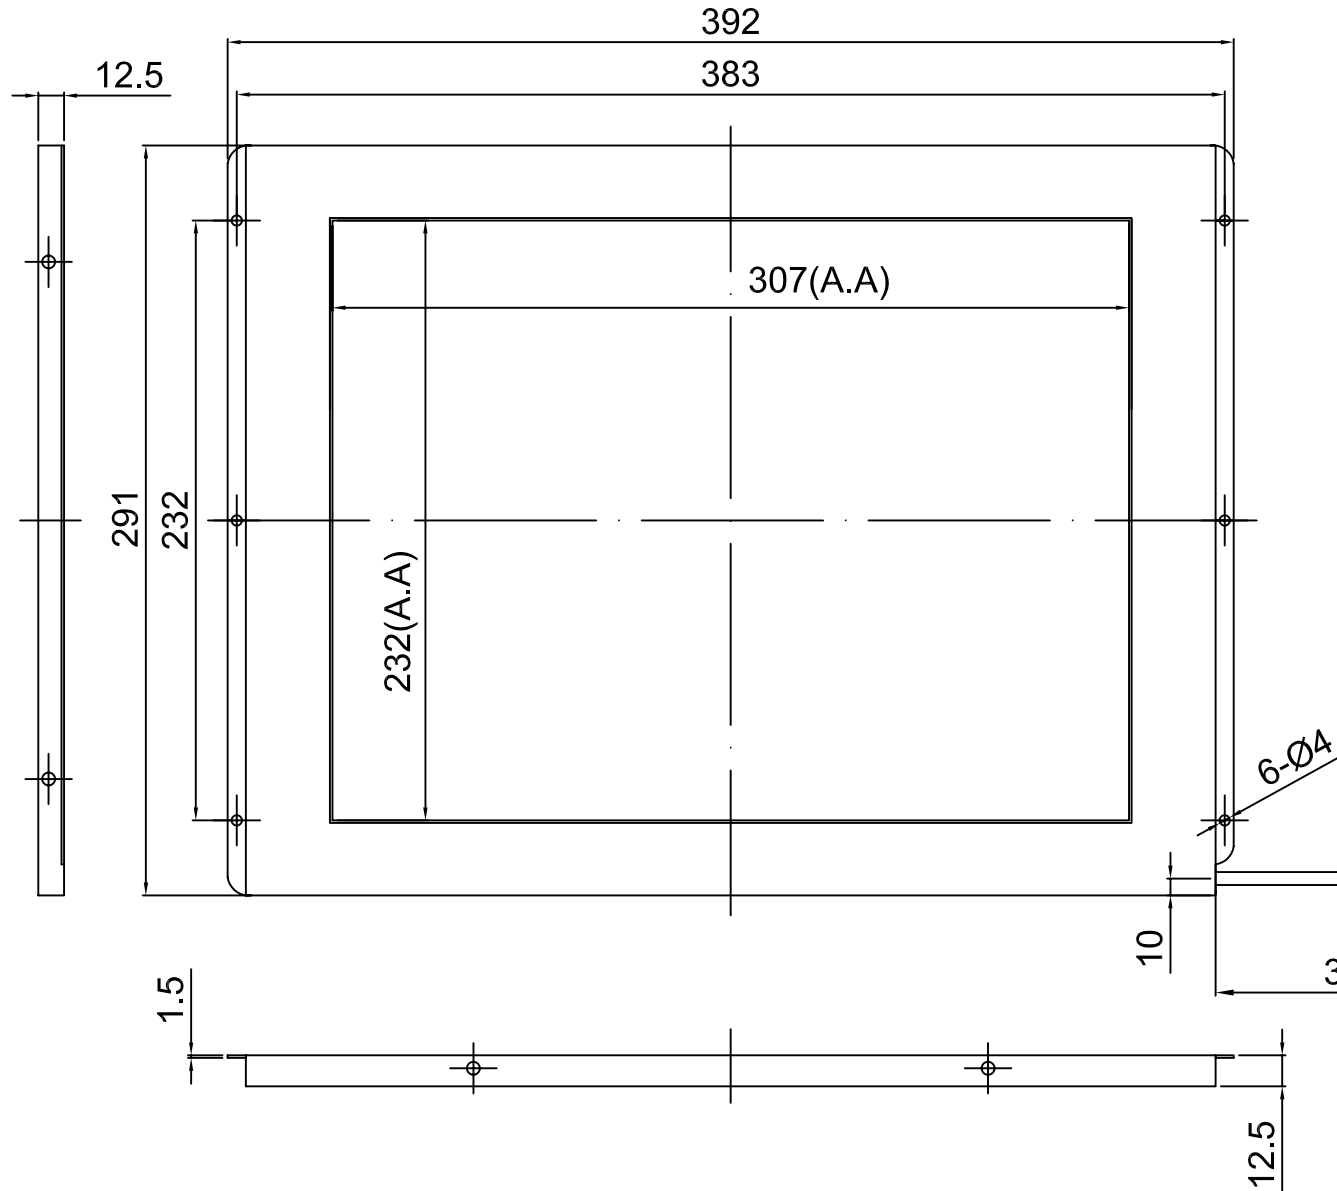

北京触点时代科技有限公司
Onetouch China Technology Co., Ltd

IR1510M20-N6

NOTE:

1. GLASS THICKNESS: 6mm NOMINAL.
2. PANEL TAIL CONNECTOR: USB
3. THE FRAME IS HIGHER THAN THE GLASS SURFACE FOR 5mm.

SIGNAL TABLE	
PIN NO.	SIGNAL NAME
1	+5V
2	D-
3	D+
4	GND

DETAIL A

PIN1
PIN4
DETAIL A

触点
Onetouch[®]

IR1510M20-N6

DATE: 2007/2/12

REV. A0