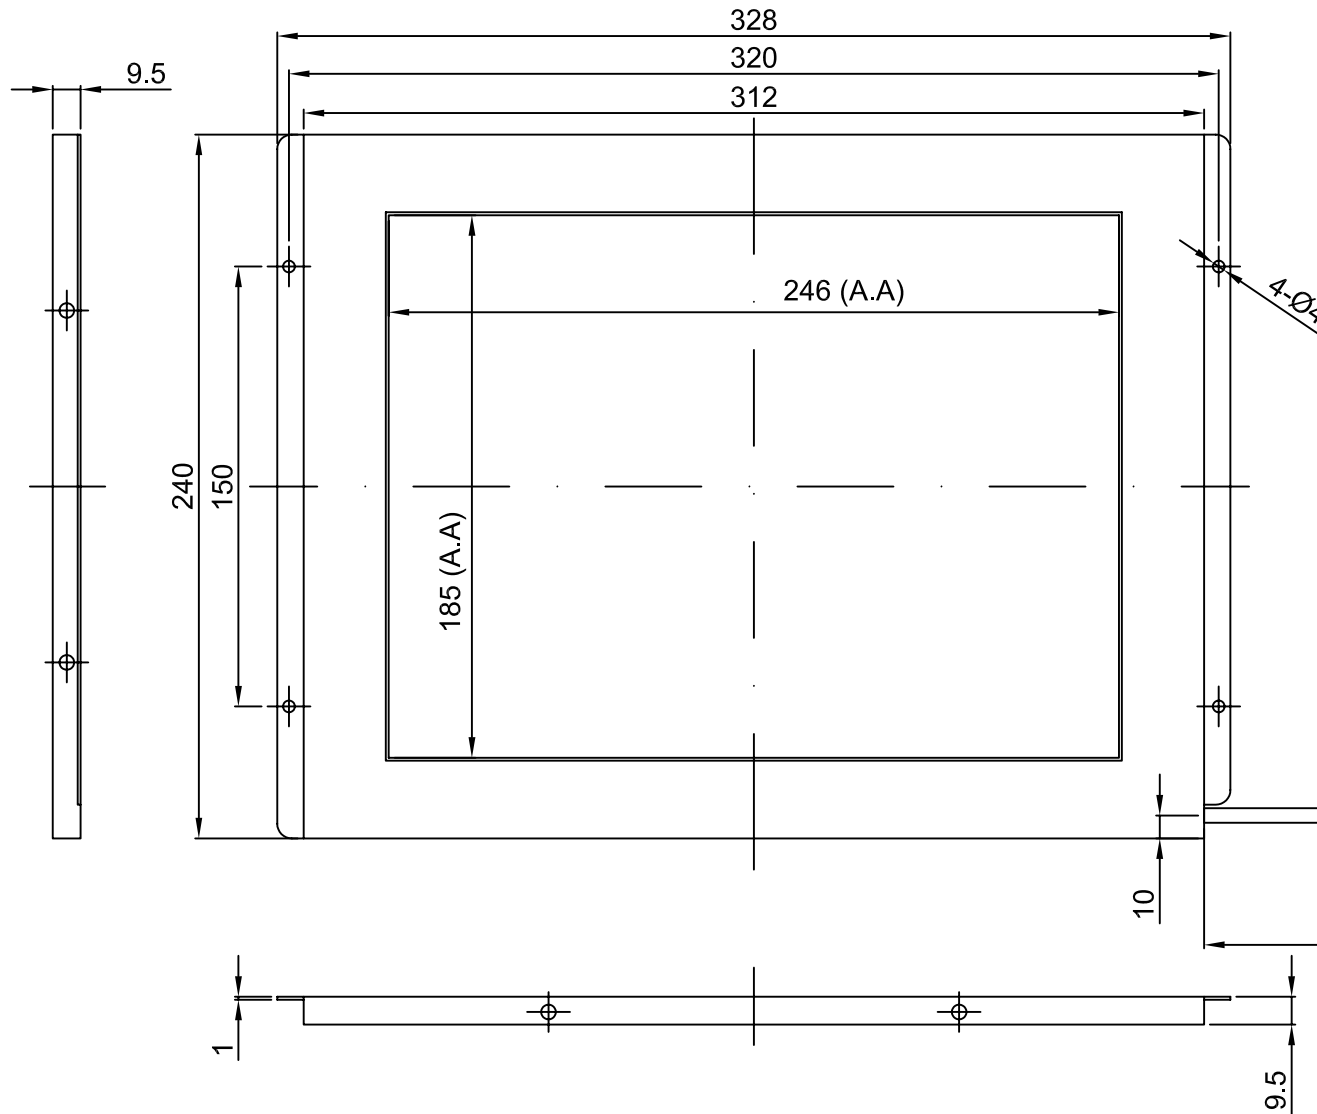

北京触点时代科技有限公司
Onetouch China Technology Co., Ltd

IR1210M21-G3

NOTE:

1. GLASS THICKNESS: 3mm NOMINAL.
2. PANEL TAIL CONNECTOR: USB.
3. THE FRAME IS HIGHER THAN THE GLASS SURFACE FOR 5mm.

SIGNAL TABLE	
PIN NO.	SIGNAL NAME
1	+5V
2	D-
3	D+
4	GND

触点
Onetouch[®]

IR1210M21-G3
DATE: 2006/11/8
REV. A0